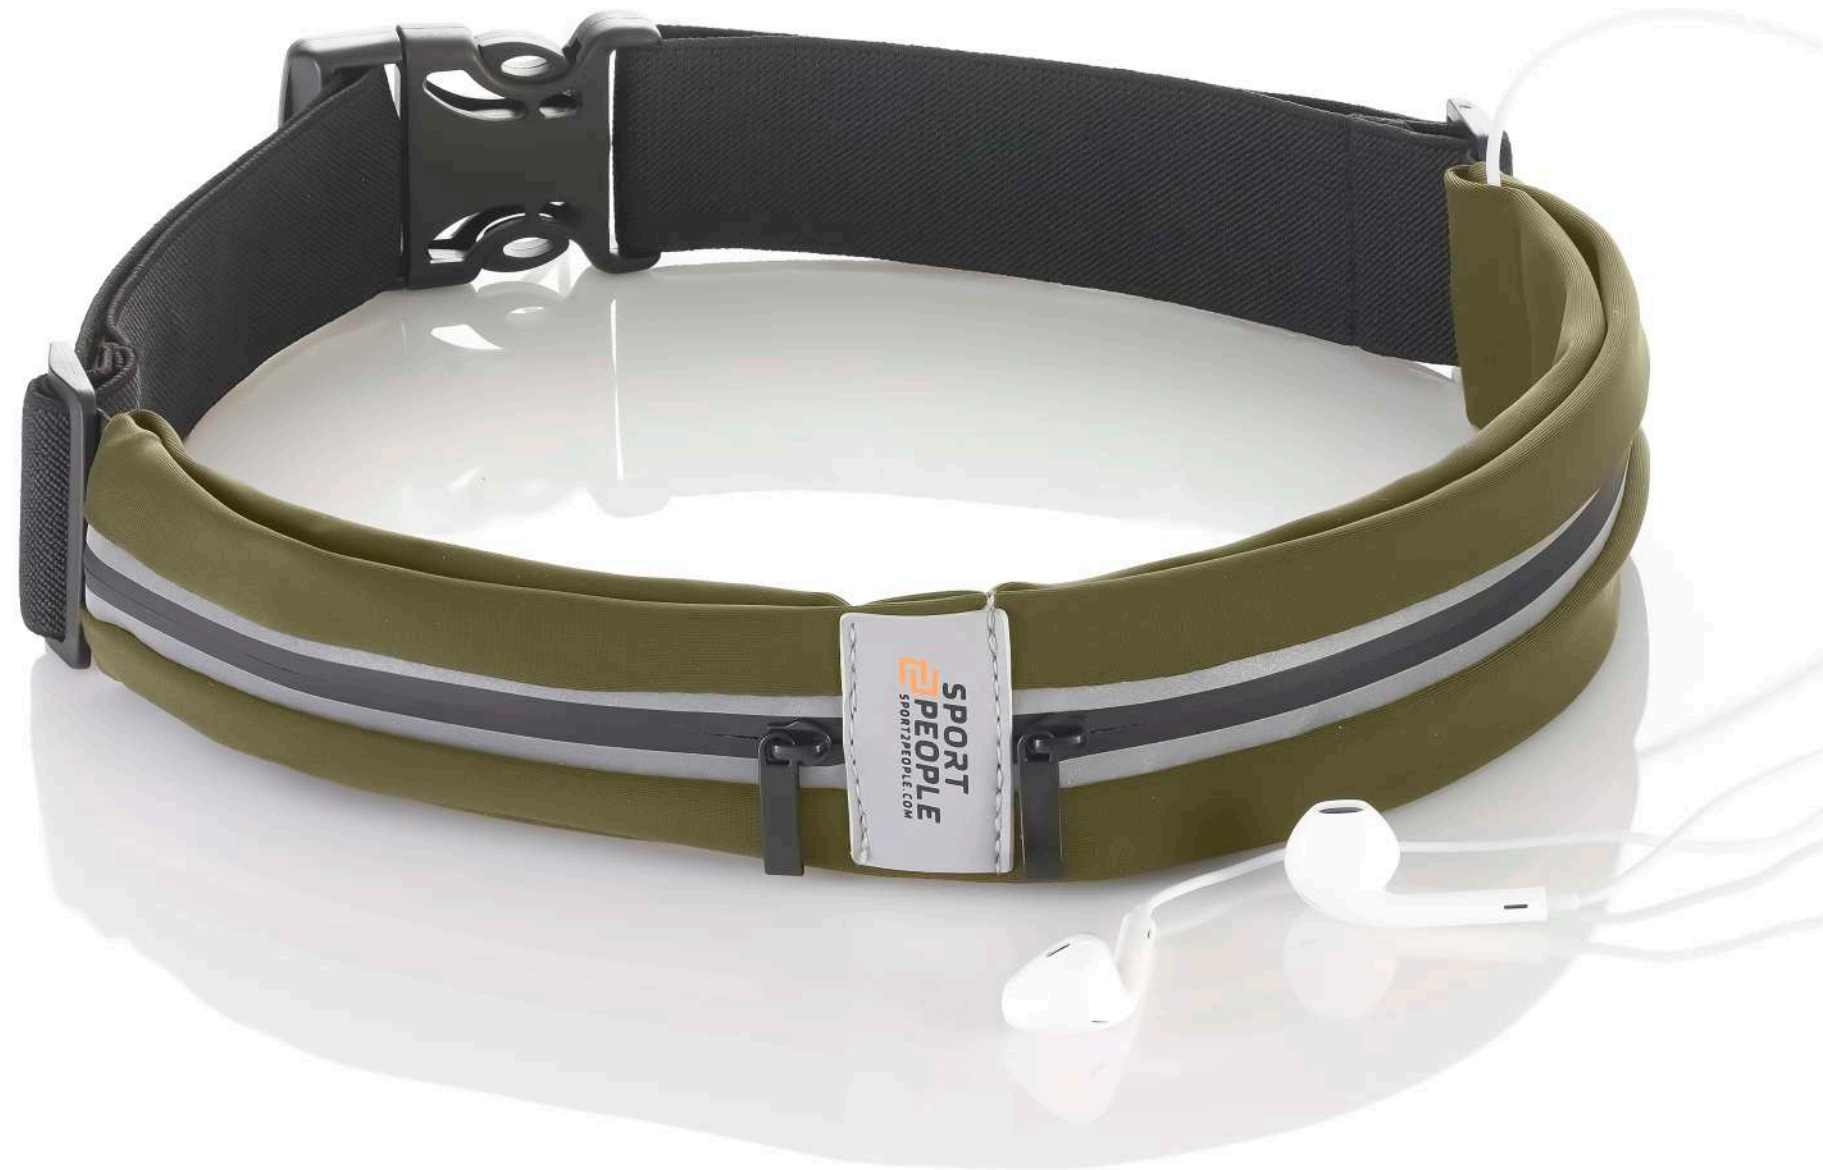

## RUNNING BELT

Sport2People's running belt with **2 foldable zipper pockets** and **2 reflective strips** will help you stand out and stay safe around drivers in the dark or at night.

Durable and **comfortable material** does not move or rub your skin during athletic activity.

Available in 10 colors.