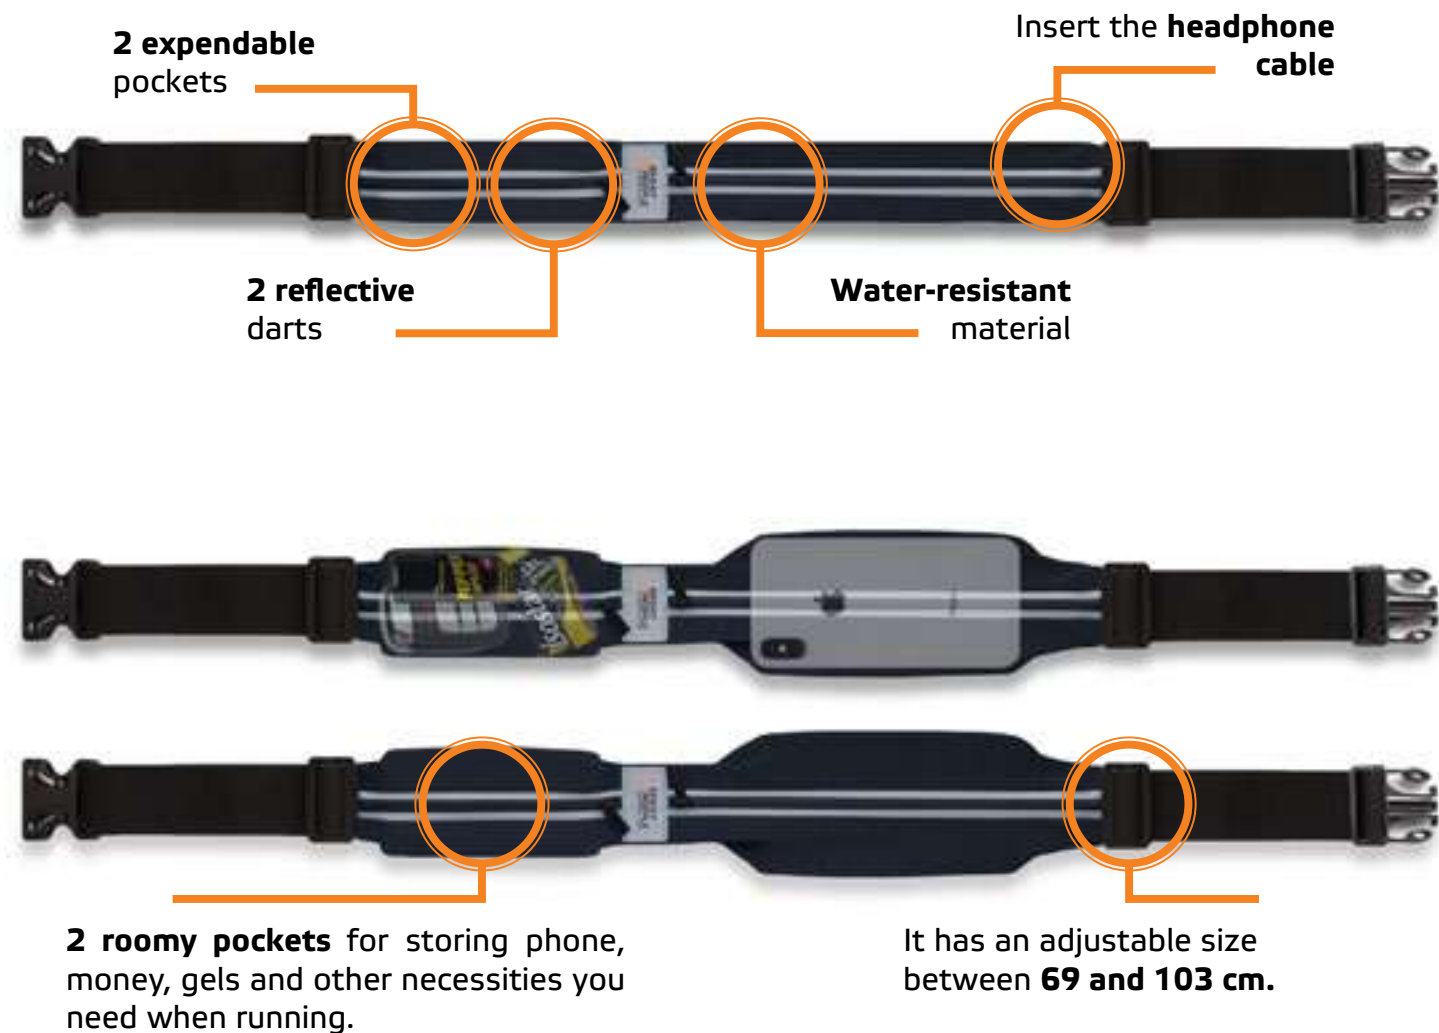

## RUNNING BELT

Sport2People's running belt with **2 foldable zipper pockets** and **2 reflective strips** will help you stand out and stay safe around drivers in the dark or at night.

Durable and **comfortable material** does not move or rub your skin during athletic activity.